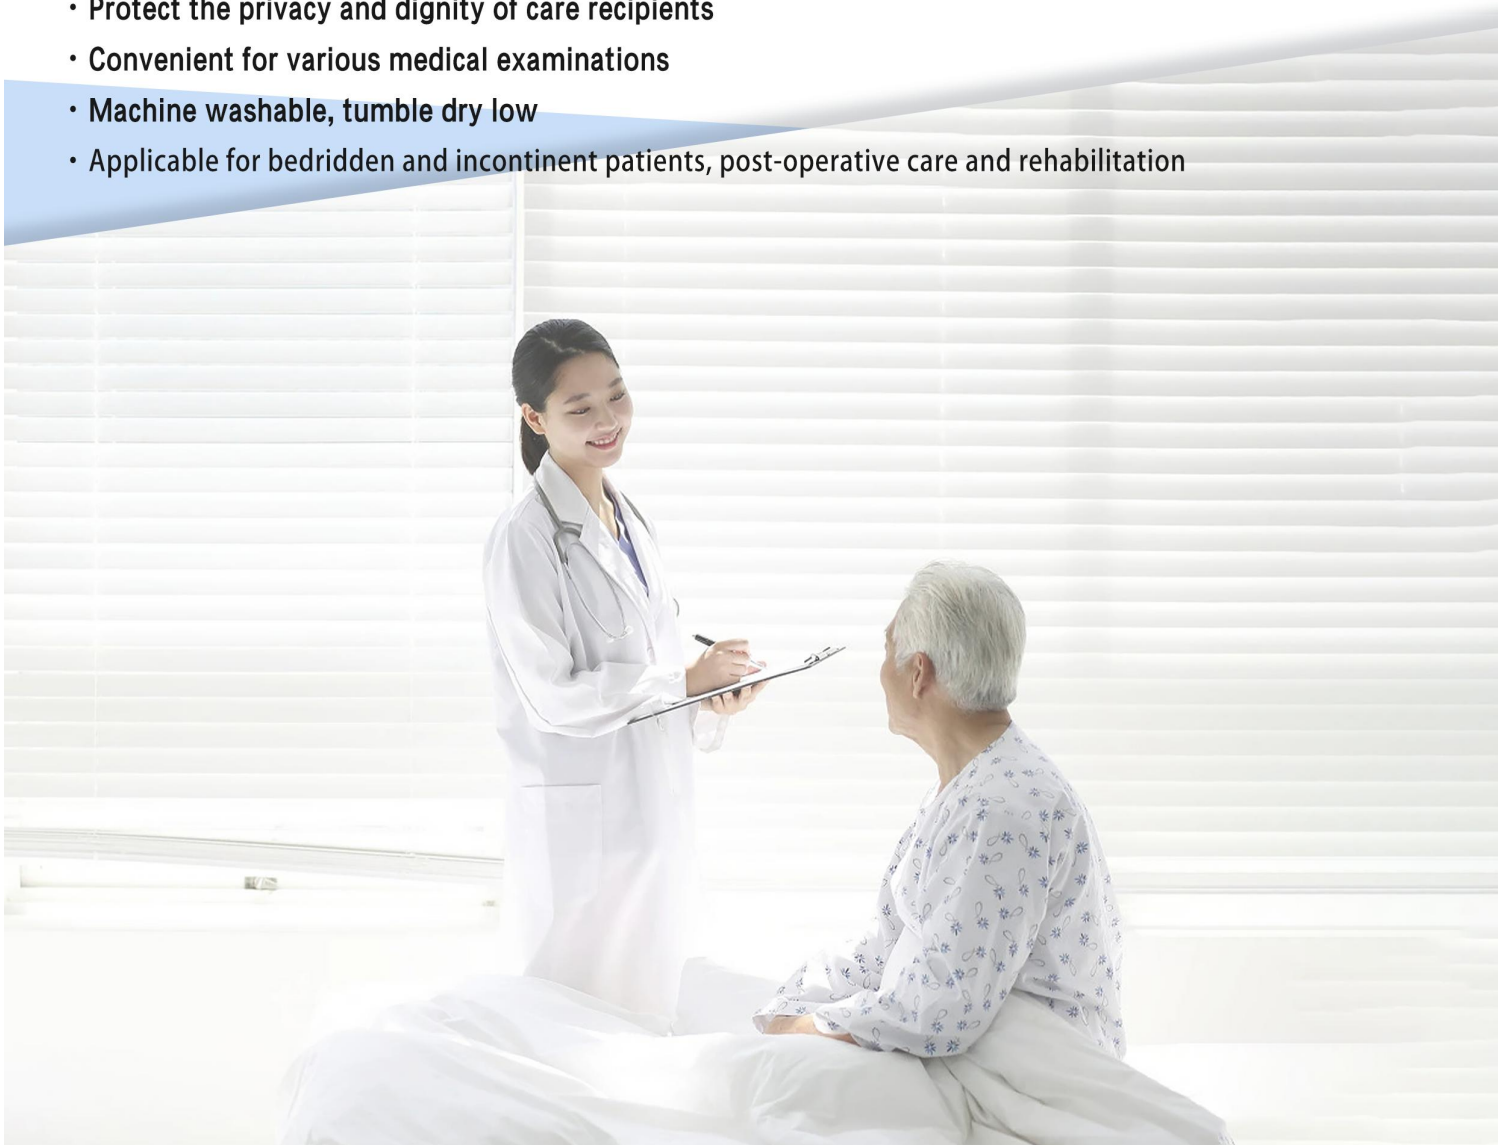

# PATIENT CARE CLOTHING

**Patient Care Clothing** is made of high quality soft cotton or durable polycotton blend fabrics that are available in solid color, yarn-dyed and prints, and treated with anti-bacterial, anti-static, anti-wrinkle, anti-pilling and preshrinking. Color fastness Class 3-4 and resistant to chlorine-bleaching. The clothing is designed for those who can not take care of themselves or has semi-self-care and mobility problems, and designed to facilitate various nursing operations, change diapers reduce the stress of nursing and improve nursing efficiency. Protect the privacy and dignity of care recipients and respect others.

## Features :

- High quality material, soft, comfortable and breathable
- Humanized design, more convenient and practical
- Easy to wear and take off, time saving for caregivers
- Protect the privacy and dignity of care recipients
- Convenient for various medical examinations
- Machine washable, tumble dry low
- Applicable for bedridden and incontinent patients, post-operative care and rehabilitation